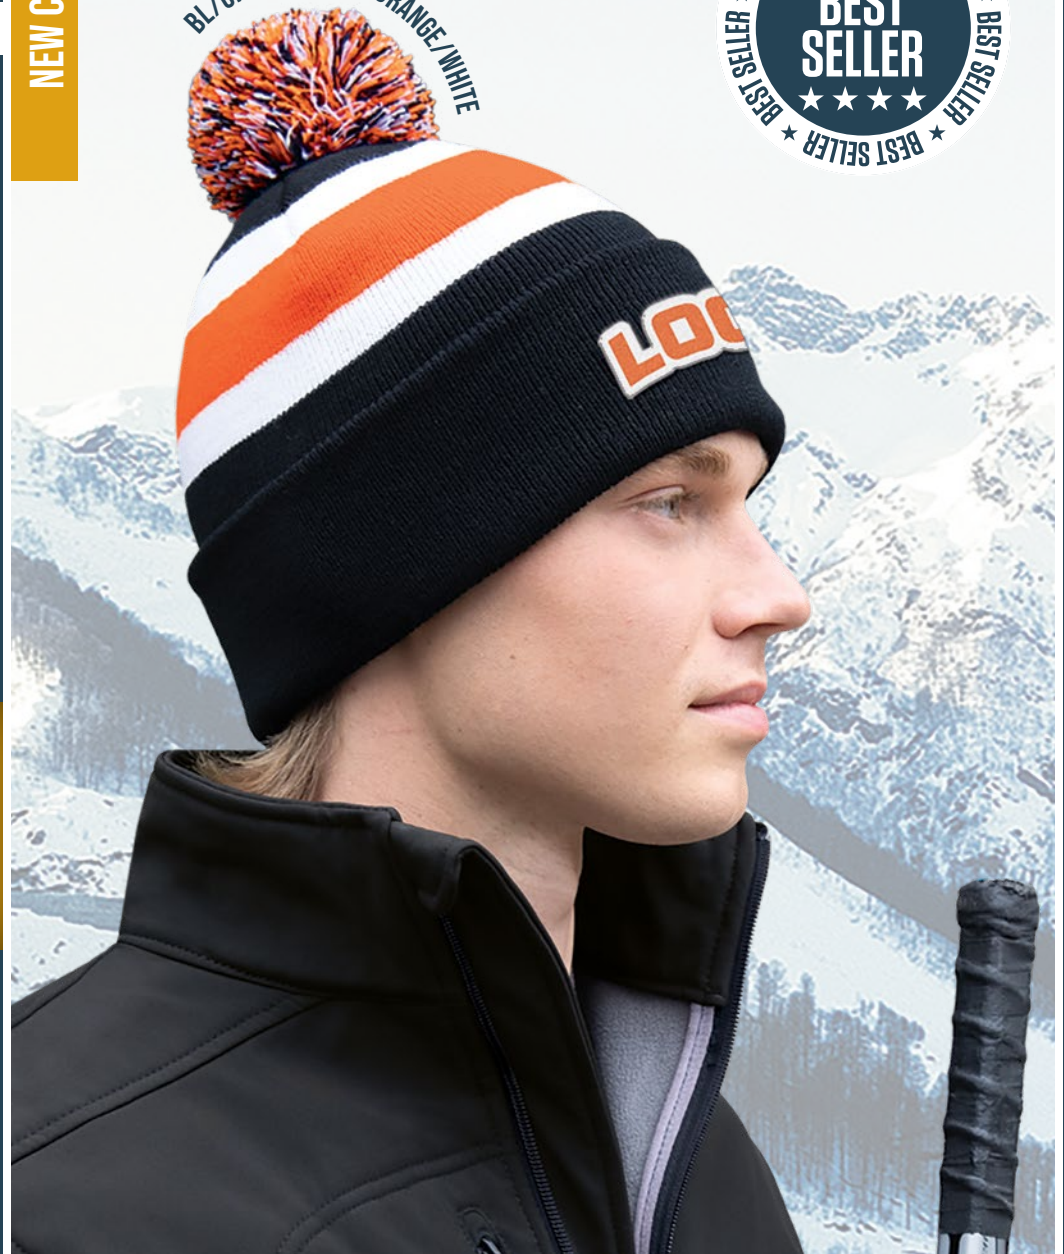

9S243M

ACRYLIC

CUFF TOQUE (POM POM 8CM)
STRIPE RIB KNIT

NEW COLOUR

BL/OR/WH-BLACK/ORANGE/WHITE

\$1560 ^(A) EA.
INCLUDES
YOUR LOGO*

CH/BG-CHARCOAL/BEIGE

SATIN LINING